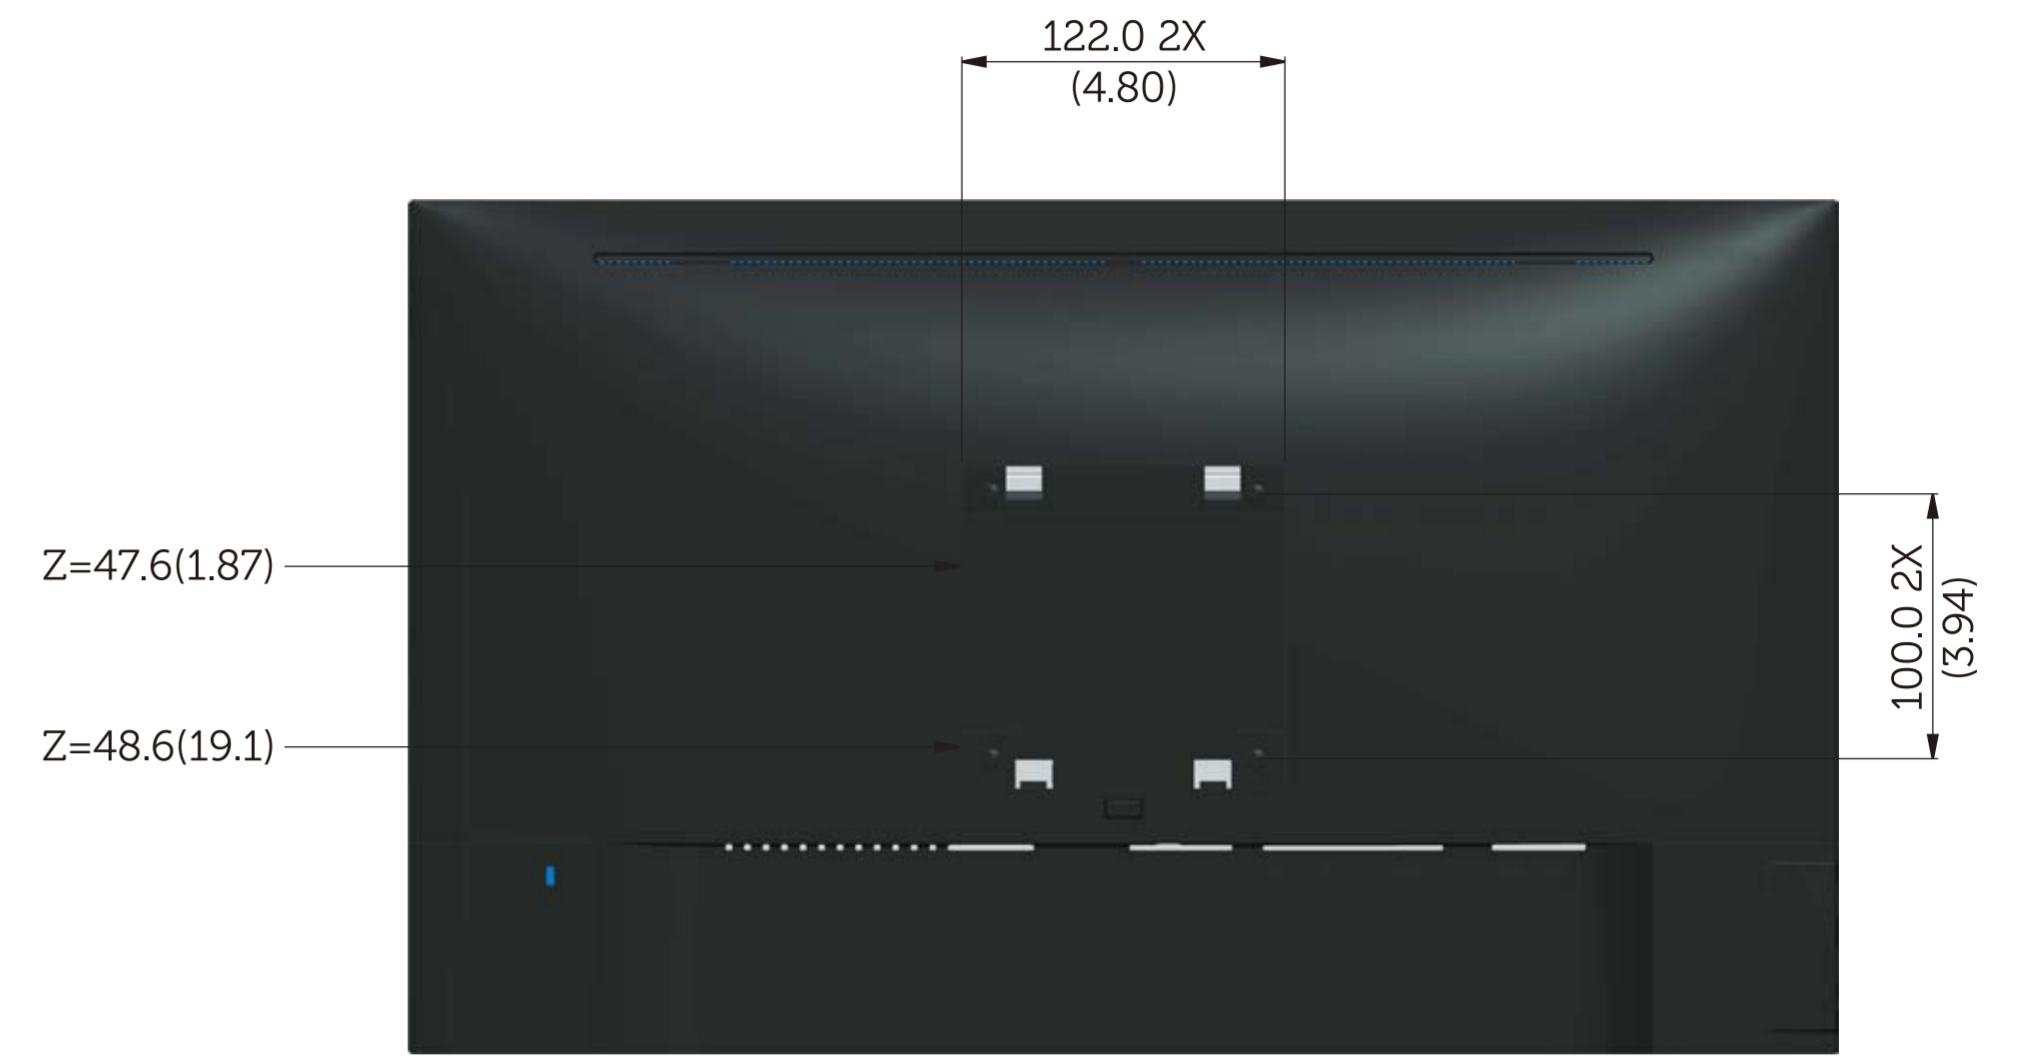

S2417DG Outline Dimension

Norminal Dimension
Unit: mm(inch)

Back View of Monitor without stand